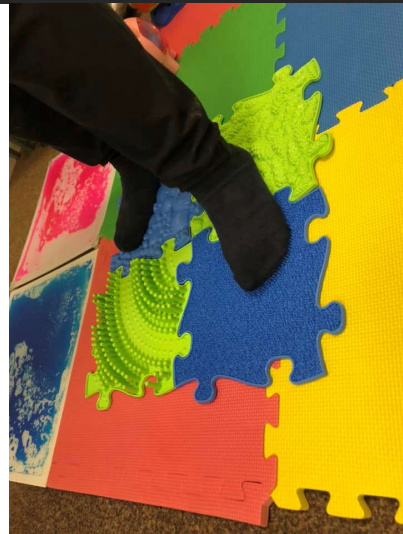

My number is 07899677467.
The best way to contact me is to
send a text or WhatsApp.

Training is available on request